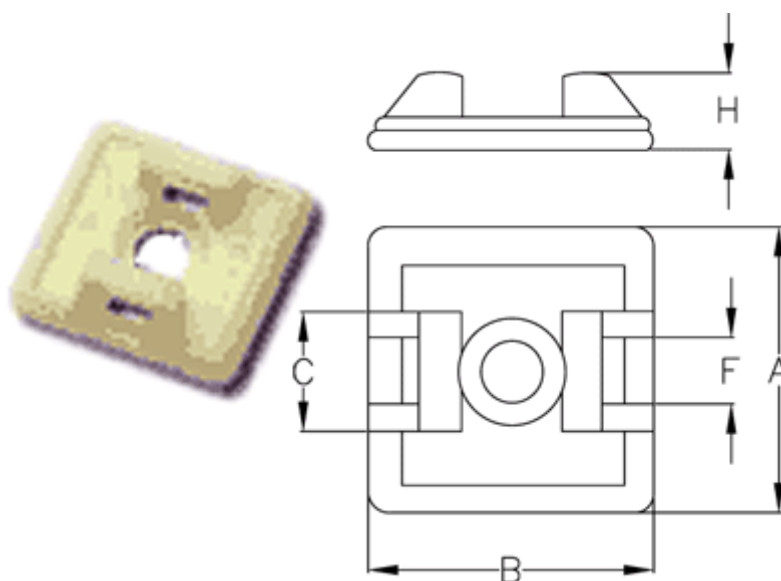

Article number: 1995423E

Description: One way mounting base, Black  
Type 5423E

## Measures

A = 19

B = 19

C = 4.2

F = 4

H = 5.0

Quantity = 100

Width = 3.6